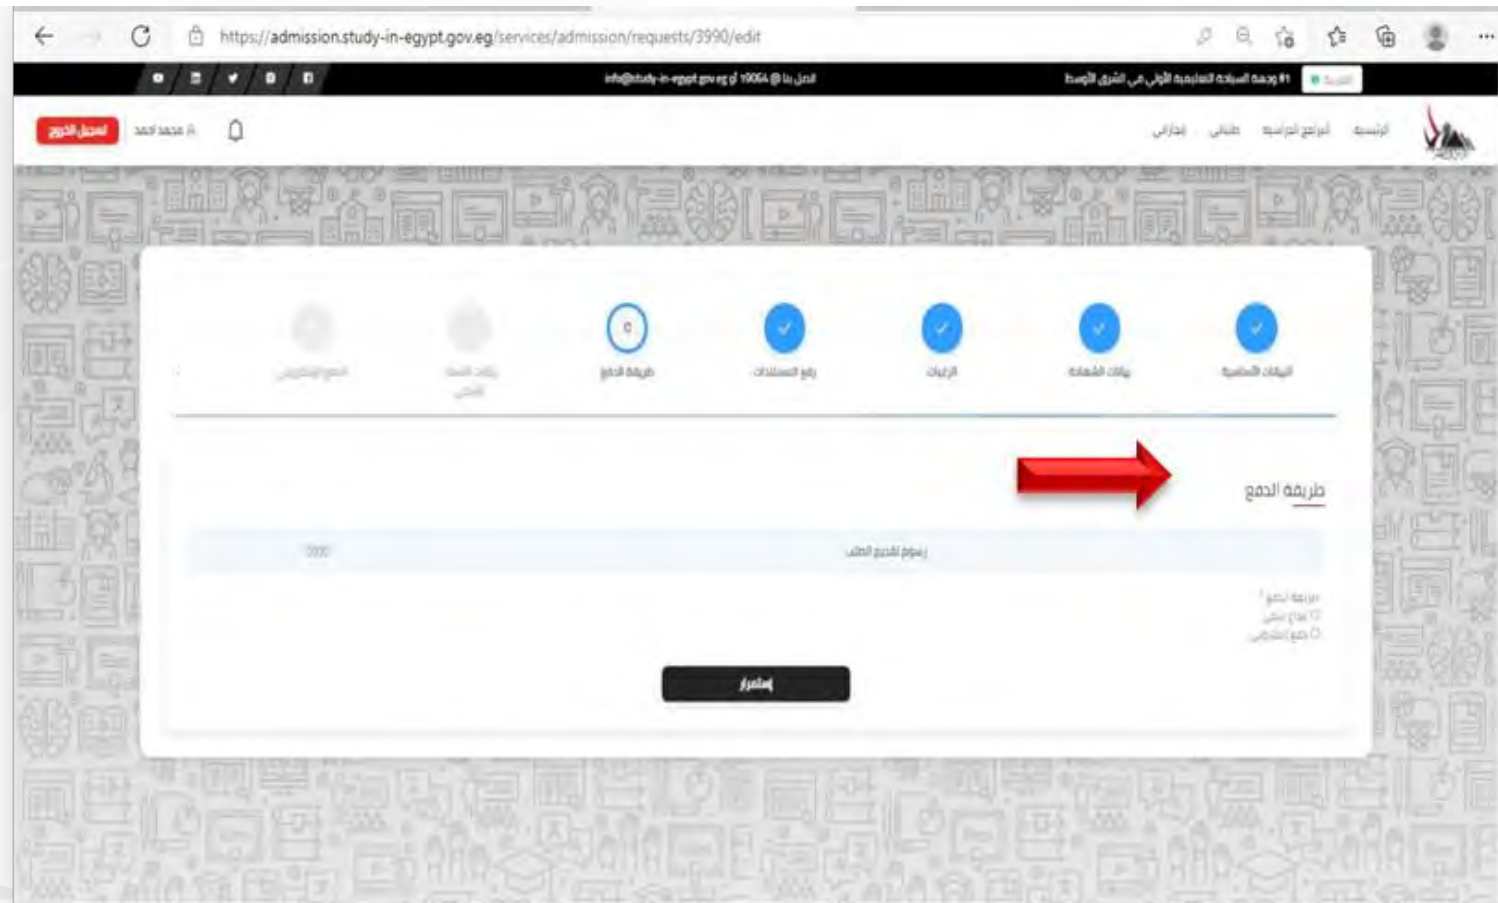

Applying for (Study in Egypt) platform

**e) Choose the method of payment
(Electronic-bank)**