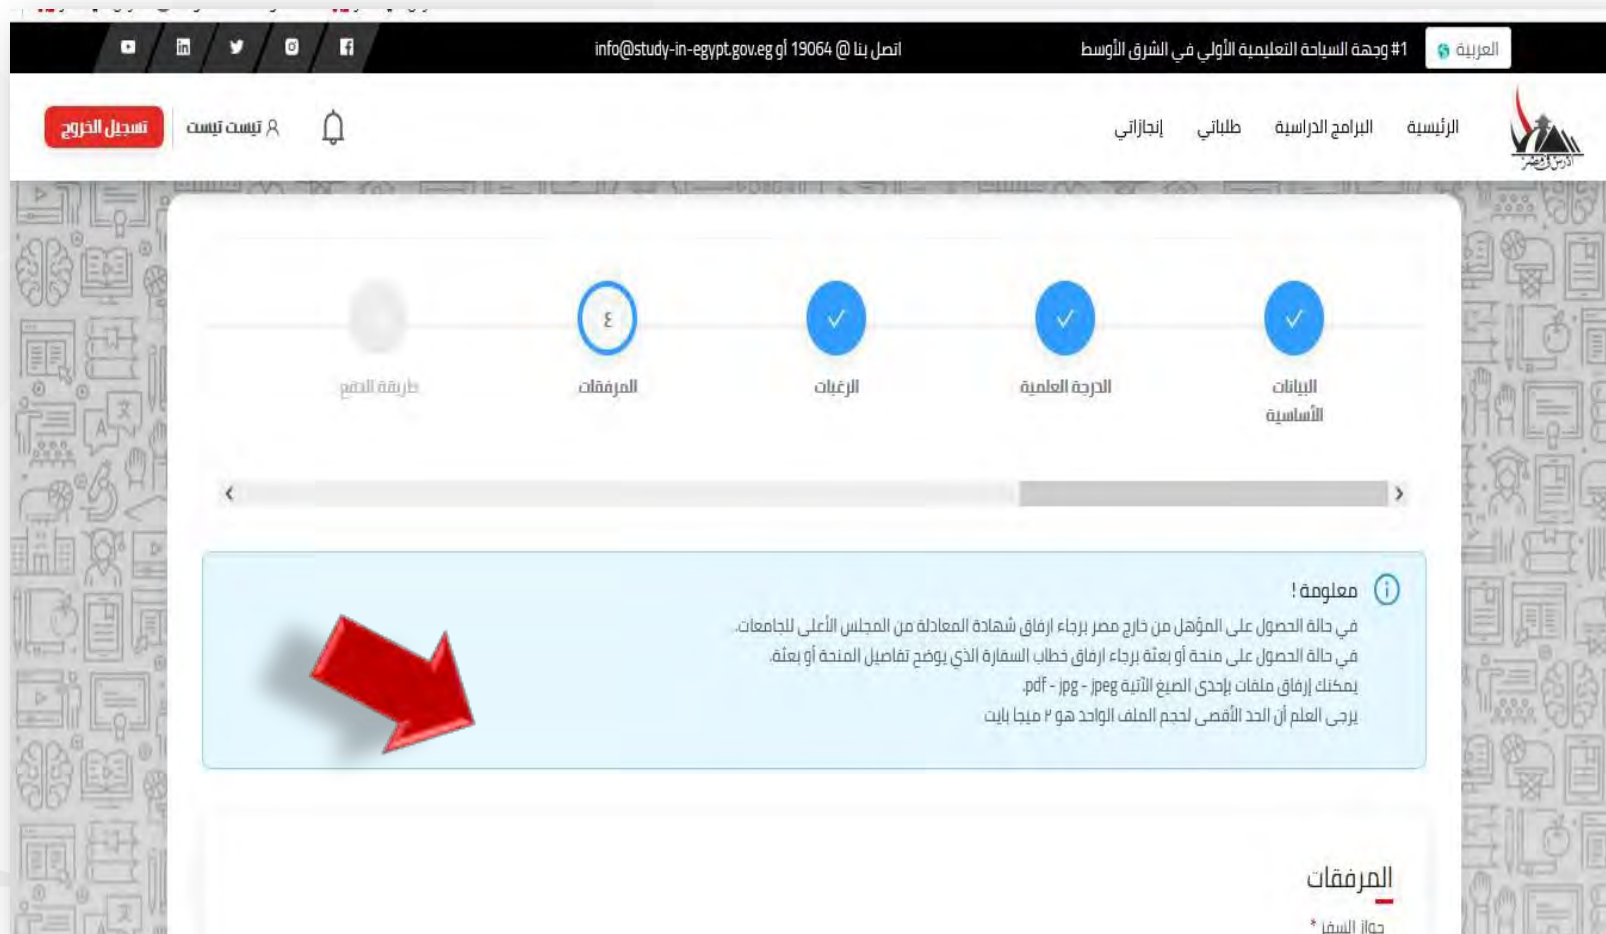

The Steps to apply on (Study in Egypt) platform(Postgraduate Stage)

Enter the required documents as shown