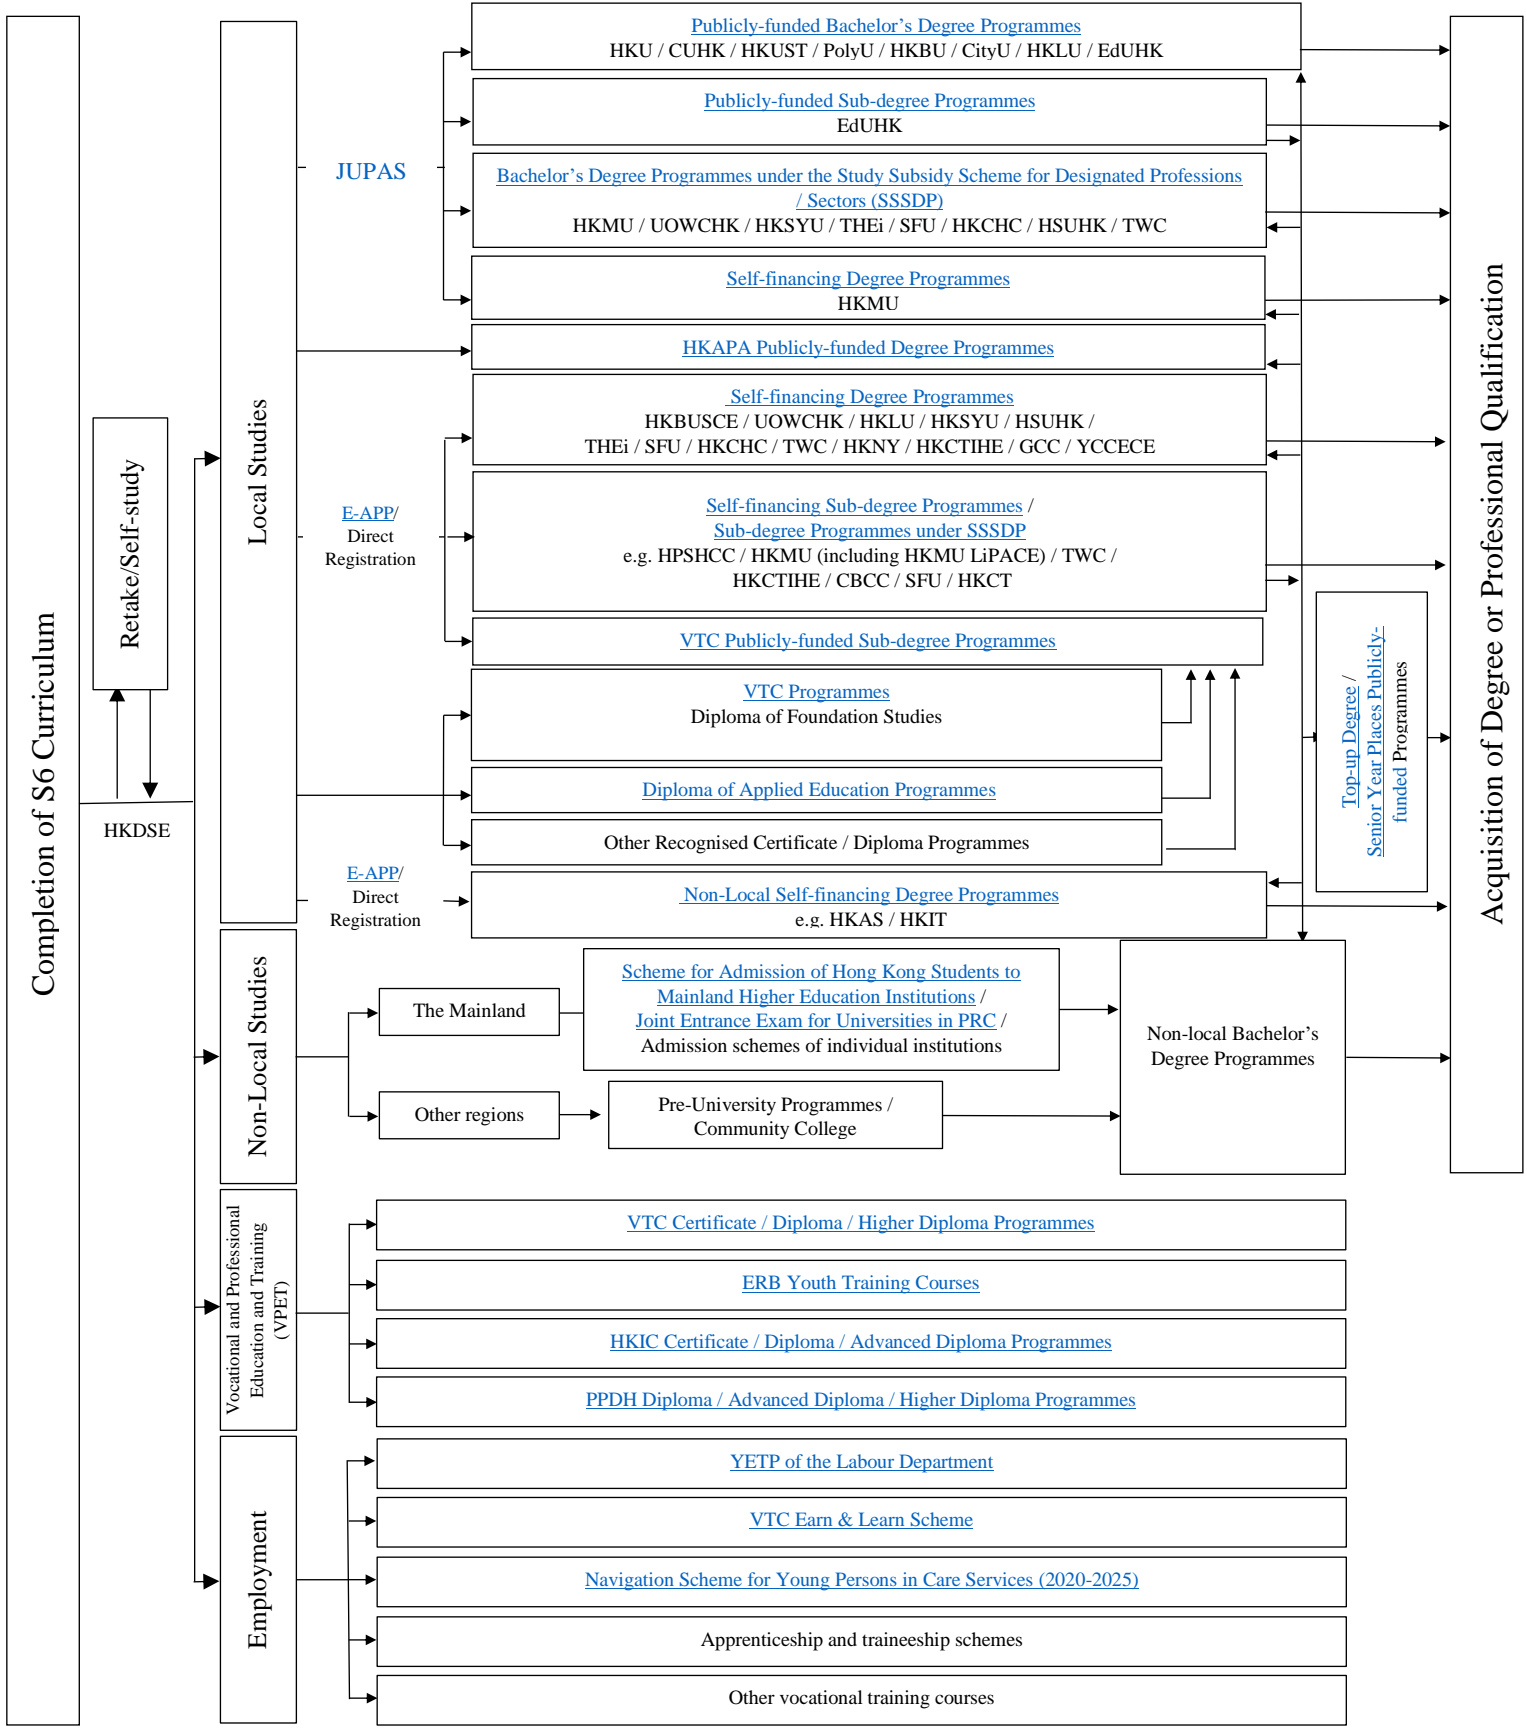

Study Paths for S6 Graduates under the New Academic Structure (NAS)

CBCC Caritas Bianchi College of Careers
 CCI Chinese Culinary Institute
 COC YMCA College of Careers
 ERB Employees Retraining Board
 GCC Gratia Christian College
 HKAS Hong Kong Art School
 HKCHC Hong Kong Chu Hai College
 HKCT Hong Kong College of Technology

HKCTIHE HKCT Institute of Higher Education
 HKIC Hong Kong Institute of Construction
 HKIT Hong Kong Institute of Technology
 HKNY Hong Kong Nang Yan College of Higher Education
 HPSHCC HKU SPACE Po Leung Kuk Stanley Ho Community College
 HSUHK Hang Seng University of Hong Kong
 HTI Hotel and Tourism Institute
 ICI International Culinary Institute

PPDH Prince Philip Dental Hospital
 SFU Saint Francis University
 TWC Tung Wah College
 THEi Technological and Higher Education Institute of Hong Kong
 UOWCHK UOW College Hong Kong
 YC Youth College
 YCCECE Yew Chung College of Early Childhood Education
 YETP Youth Employment and Training Programme