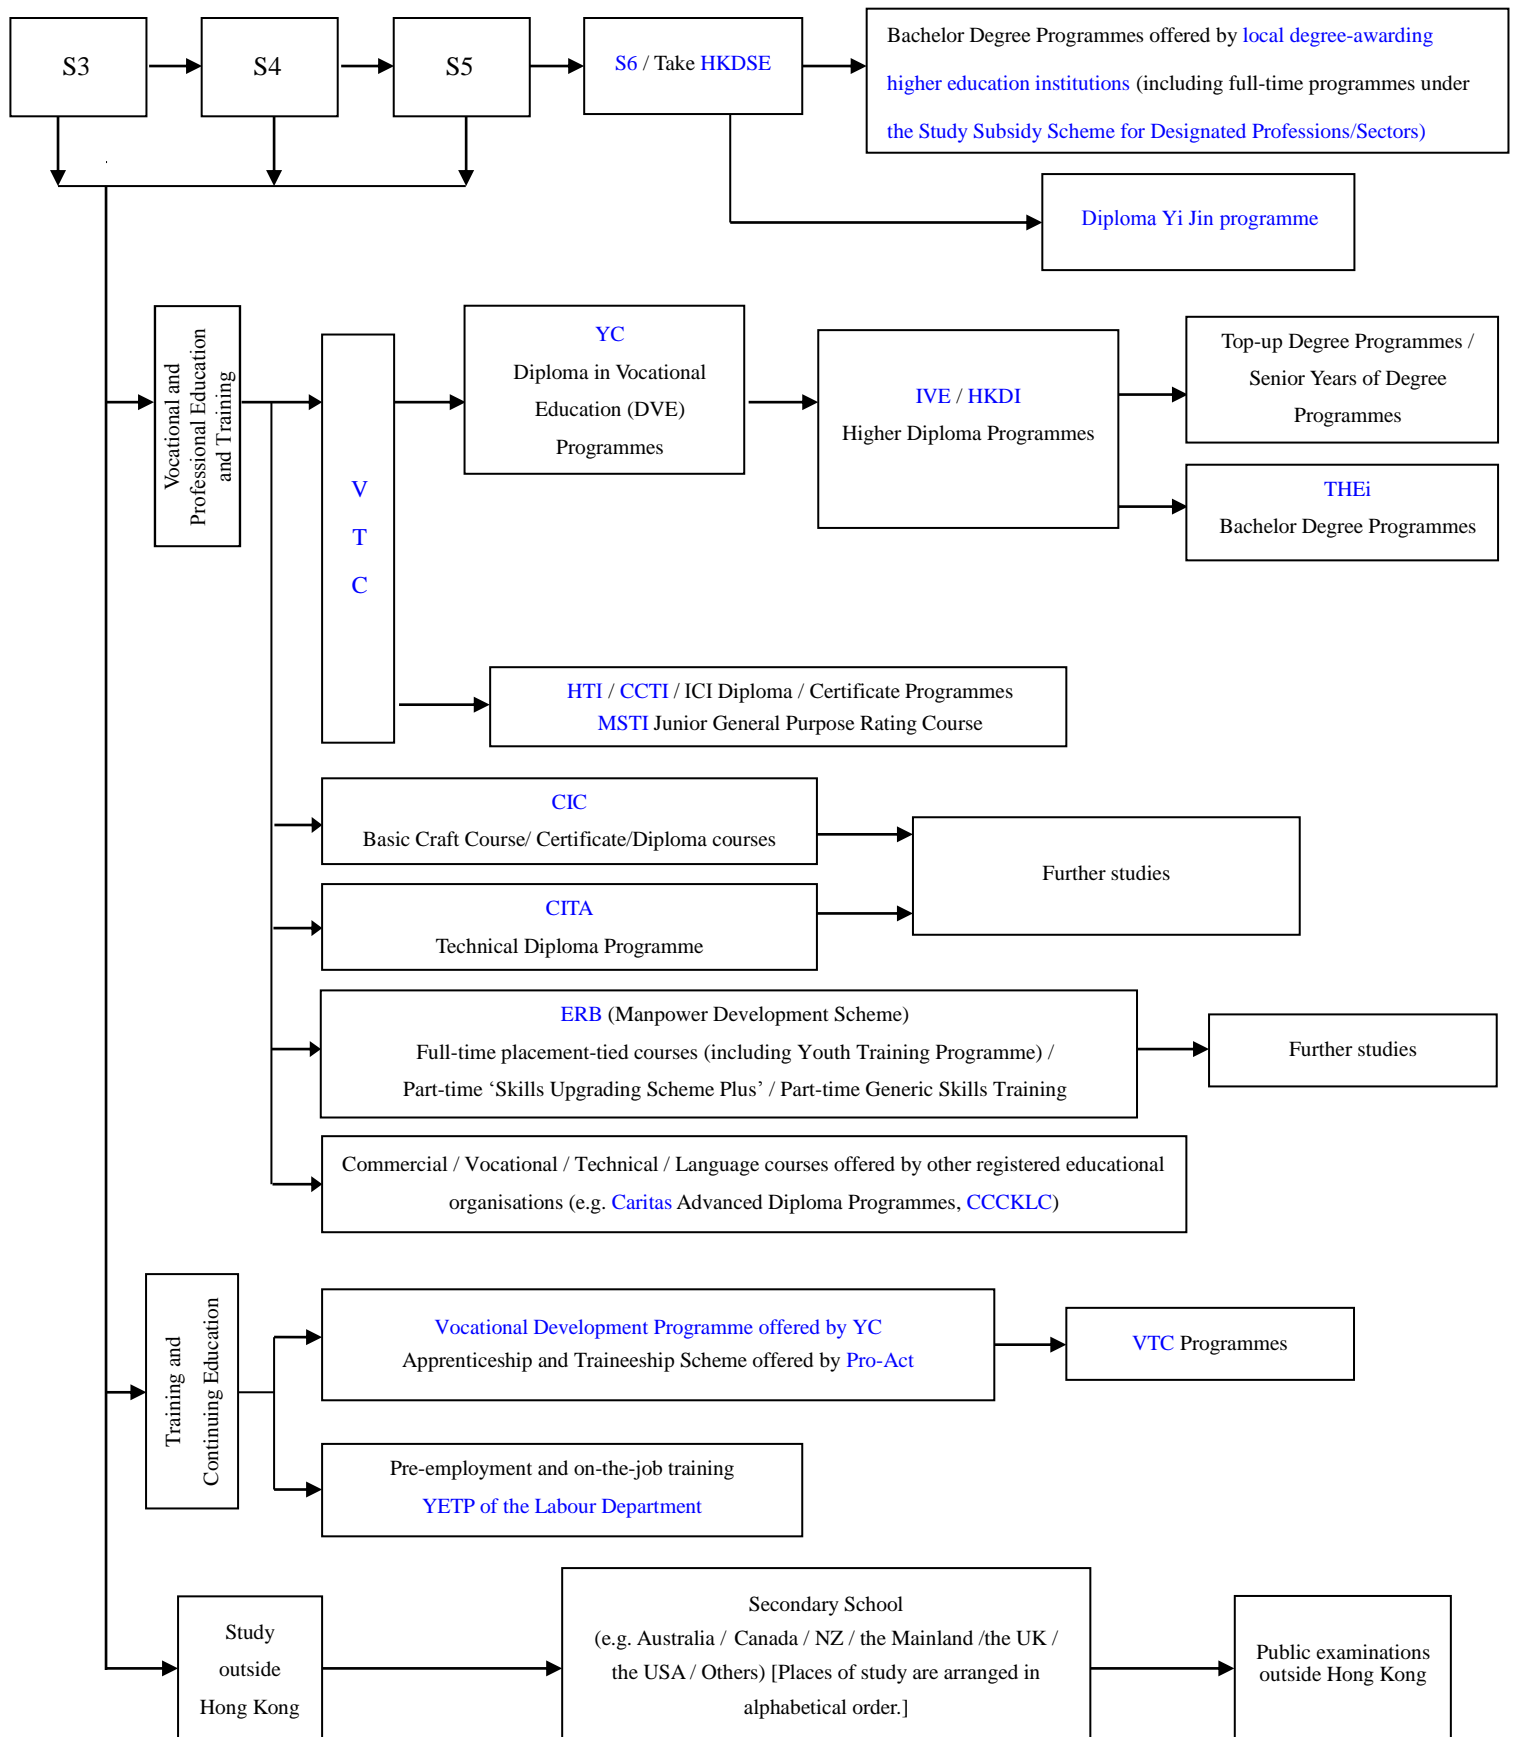

Study Paths for S3-S5 School Leavers under the New Academic Structure (NAS)

Caritas
CCCKLC
CCTI
CIC
CITA
ERB
HTI
HKDI

Caritas Community & Higher Education Service
The Church of Christ in China Kung Lee College
Chinese Cuisine Training Institute
Construction Industry Council
Clothing Industry Training Authority
Employees Retraining Board
Hotel and Tourism Institute
Hong Kong Design Institute

HKDSE
ICI
IVE
MSTI
Pro Act
THEi
VTC
YC
YETP

Hong Kong Diploma of Secondary Education
International Culinary Institute
Hong Kong Institute of Vocational Education
Maritime Services Training Institute
Pro-Act by VTC
Technological and Higher Education Institute of Hong Kong
Vocational Training Council
Youth College
Youth Employment and Training Programme